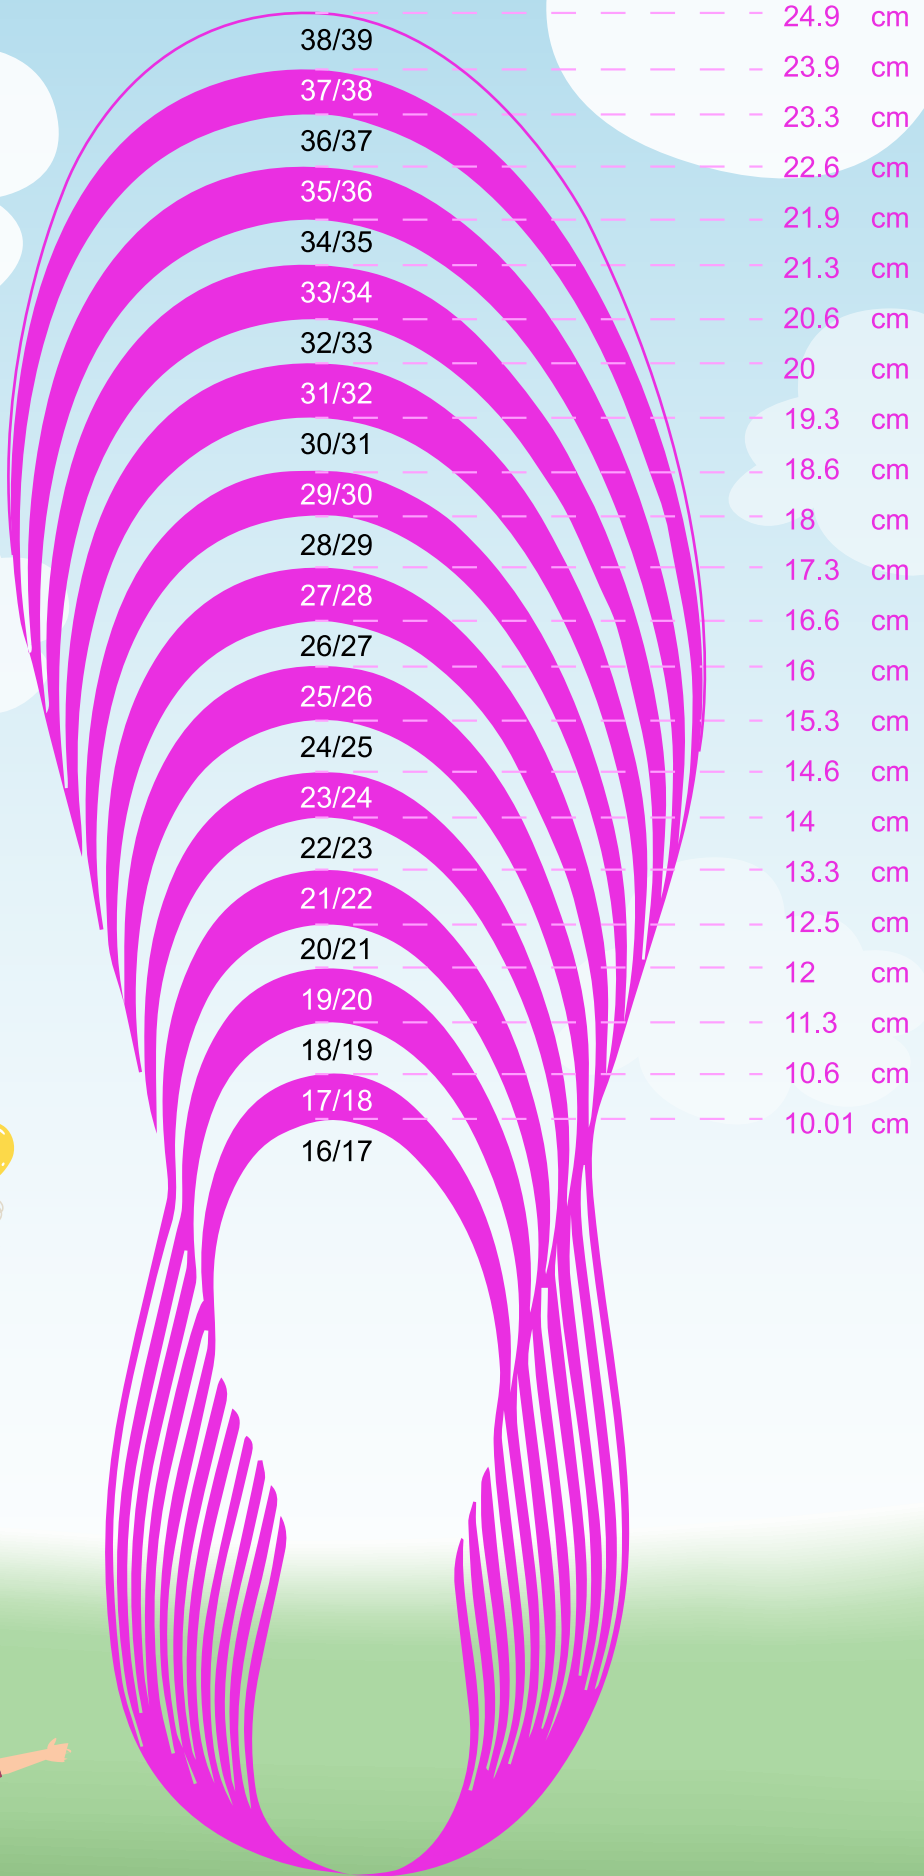

Measurement Guide for Girls

AGE	SHOE SIZE	SHOE SIZE CM
1 to 2 months	16 / 17	10.01
2 to 3 months	17 / 18	10.6
3 to 4 months	18 / 19	11.3
4 to 6 months	19 / 20	12
6 to 8 months	20 / 21	12.6
8 to 10 months	21 / 22	13.3
10 to 12 months	22 / 23	14
1 Year	23 / 24	14.6
1 to 1.5 Years	24 / 25	15.3
1.5 to 2 Years	25 / 26	16
2 Years	26 / 27	16.6
2 to 2.5 Years	27 / 28	17.3
3 to 3.5 Years	28 / 29	18
3.5 to 4 Years	29 / 30	18.6
4 to 5 Years	30 / 31	19.3
5 to 5.5 Years	31 / 32	20
6 Years	33 / 34	21.3
7 Years	34 / 35	21.9
9.5 to 10 Years	35 / 36	22.6
9.5 to 10 Years	36 / 37	23.3
9.5 to 10 Years	37 / 38	23.9
11 to 12 Years	38 / 39	24.7

* APPROXIMATED SUGGESTION MAJORITY OF THE FEET, NOT TO BE TAKEN AS A RULE, SINCE IT CAN VARY ACCORDING TO GENETICS OF EACH PERSON