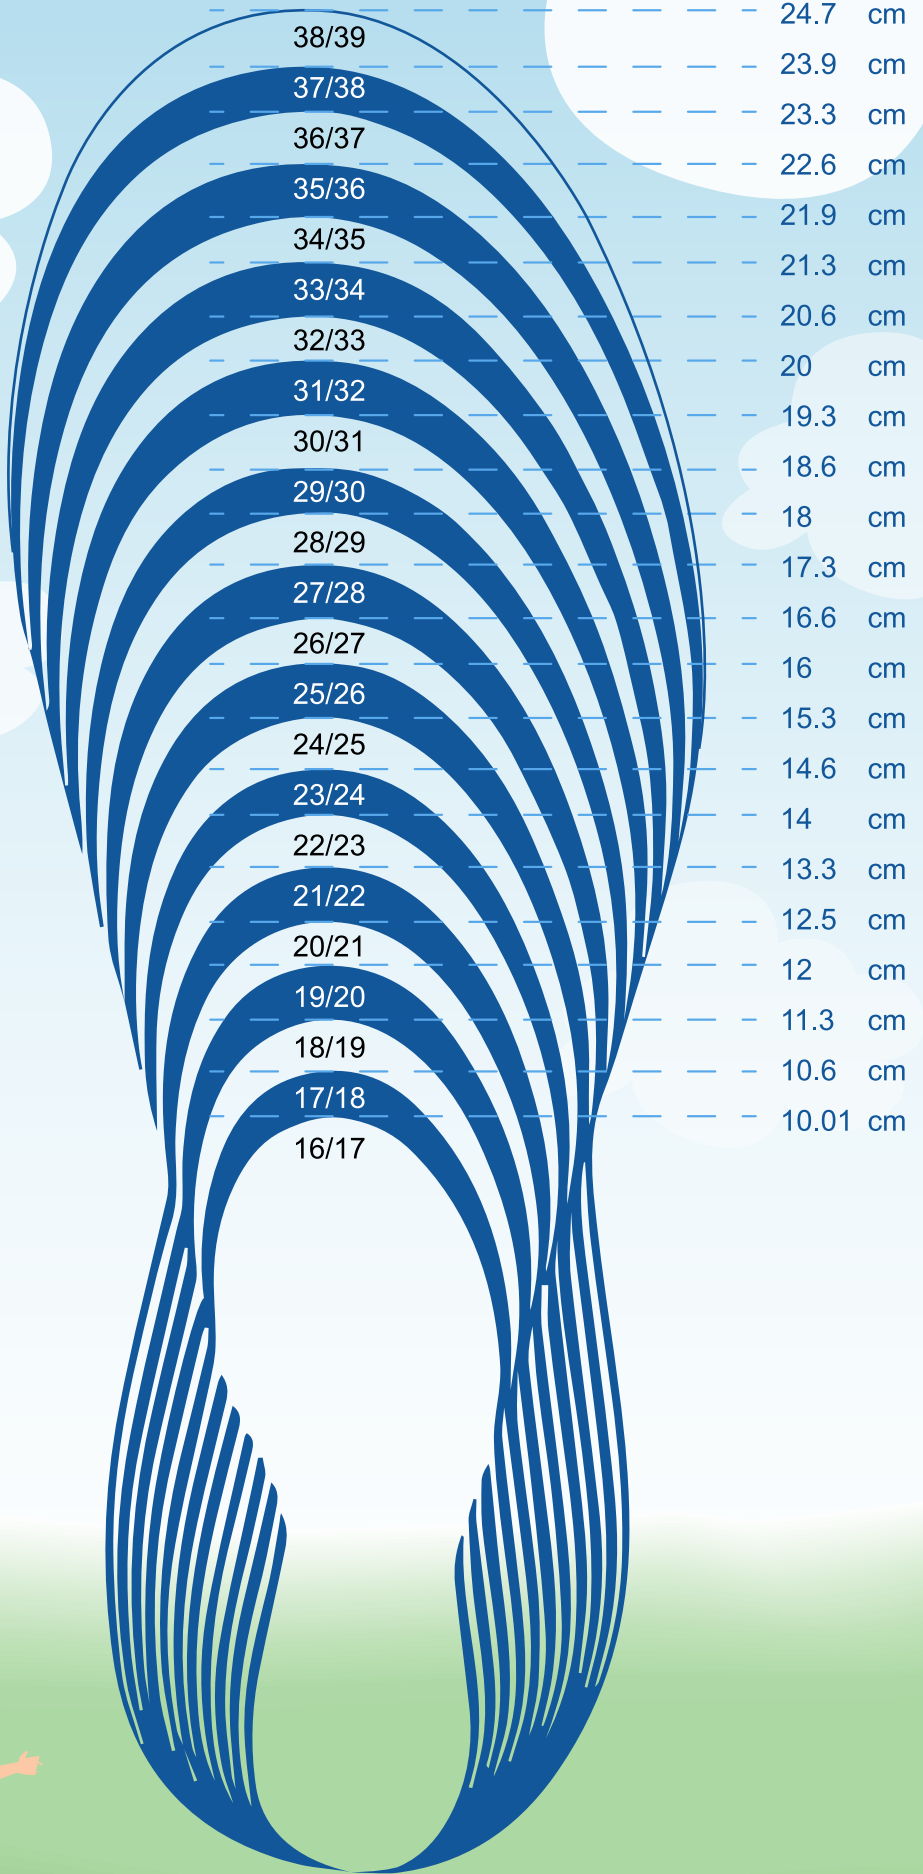

Measurement Guide for Boys

AGE	SHOE SIZE	SHOE SIZE CM
1 to 2 months	16 / 17	10.01
2 to 3 months	17 / 18	10.6
3 to 4 months	18 / 19	11.3
4 to 6 months	19 / 20	12
6 to 8 months	20 / 21	12.6
8 to 10 months	21 / 22	13.3
10 to 12 months	22 / 23	14
1 Year	23 / 24	14.6
1 to 1.5 Years	24 / 25	15.3
1.5 to 2 Years	25 / 26	16
2 Years	26 / 27	16.6
2 to 2.5 Years	27 / 28	17.3
3 to 3.5 Years	28 / 29	18
3.5 to 4 Years	29 / 30	18.6
4 to 5 Years	30 / 31	19.3
5 to 5.5 Years	31 / 32	20
6 Years	33 / 34	21.3
7 Years	34 / 35	21.9
9.5 to 10 Years	35 / 36	22.6
9.5 to 10 Years	36 / 37	23.3
9.5 to 10 Years	37 / 38	23.9
11 to 12 Years	38 / 39	24.7

* APPROXIMATED SUGGESTION MAJORITY OF THE FEET, NOT TO BE TAKEN AS A RULE, SINCE IT CAN VARY ACCORDING TO GENETICS OF EACH PERSON